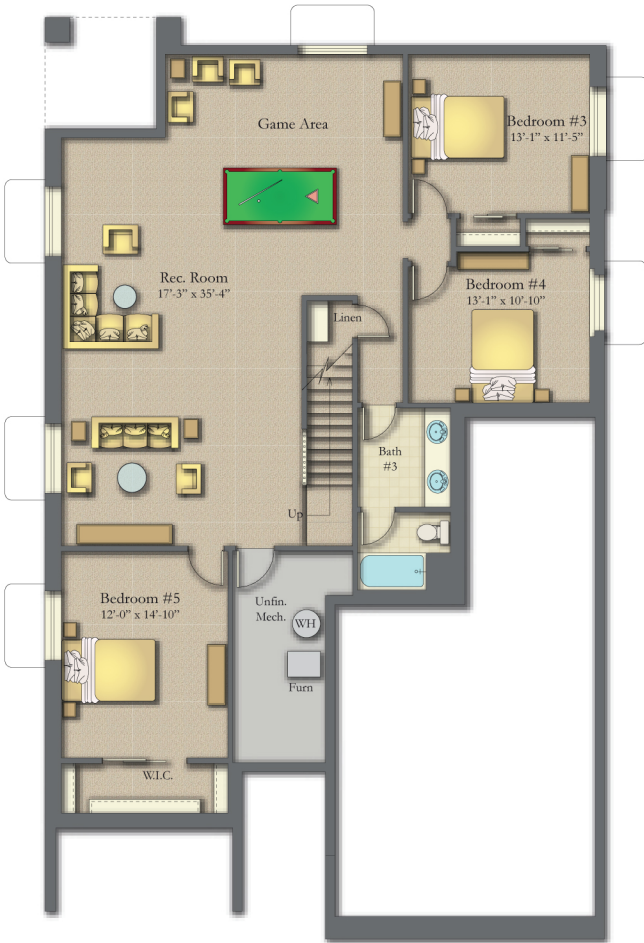

THE ARLINGTON

5 Bedrooms • 3 Bathrooms • 3 or 5 Car Tandem Garage
 3,448 Total Sq.Ft. • 3,351 Finished Sq.Ft

BASEMENT LEVEL
 1,724 SQ.FT. FINISHED

MAIN LEVEL
 1,724 SQ.FT.

OPT. 3 CAR GARAGE