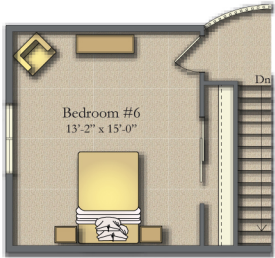

THE BRECKENRIDGE

5 Bedrooms • 4 Bathrooms • 2 Car Garage
 3,897 Total Sq.Ft. • 3,763 Finished Sq.Ft

Opt. Bedroom #6

UPPER LEVEL
 598 SQ.FT.

MAIN LEVEL
 1,628 SQ.FT.

OPT. 3 CAR GARAGE

BASEMENT LEVEL
 1,671 SQ.FT. FINISHED