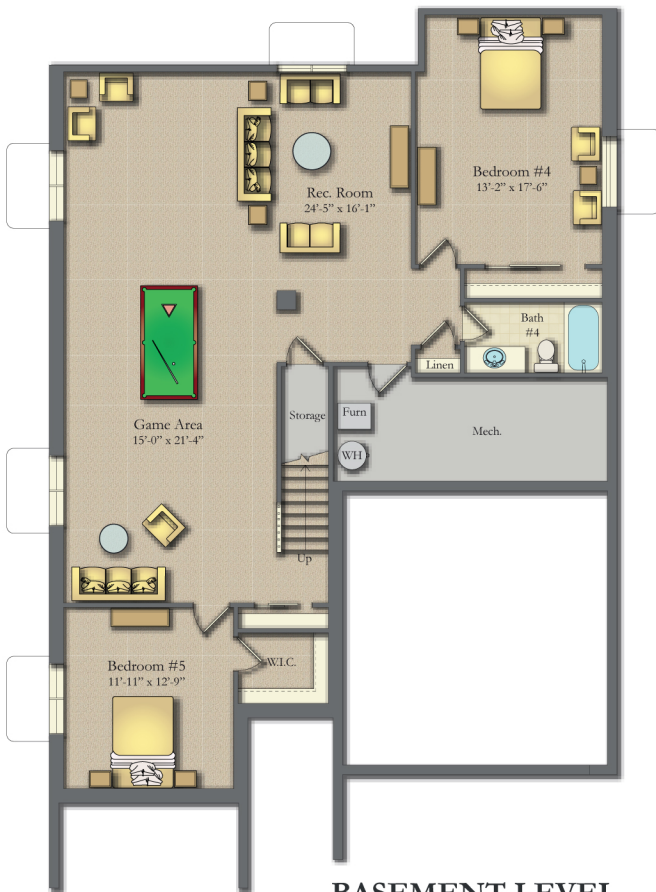

THE BRECKENRIDGE

5 Bedrooms • 4 Bathrooms • 2 Car Garage
 3,897 Total Sq.Ft. • 3,763 Finished Sq.Ft

Opt. Bedroom #6

UPPER LEVEL
 598 SQ.FT.

MAIN LEVEL
 1,628 SQ.FT.

OPT. 3 CAR GARAGE

BASEMENT LEVEL
 1,671 SQ.FT. FINISHED