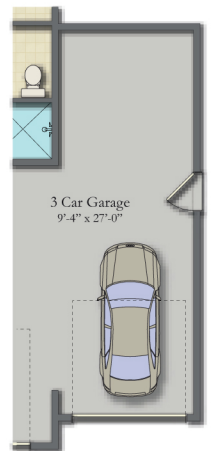

THE BRECKENRIDGE

5 Bedrooms • 4 Bathrooms • 2 Car Garage
 3,897 Total Sq.Ft. • 3,763 Finished Sq.Ft

Opt. Bedroom #6

UPPER LEVEL
 598 SQ.FT.

MAIN LEVEL
 1,628 SQ.FT.

OPT. 3 CAR GARAGE

BASEMENT LEVEL
 1,671 SQ.FT. FINISHED