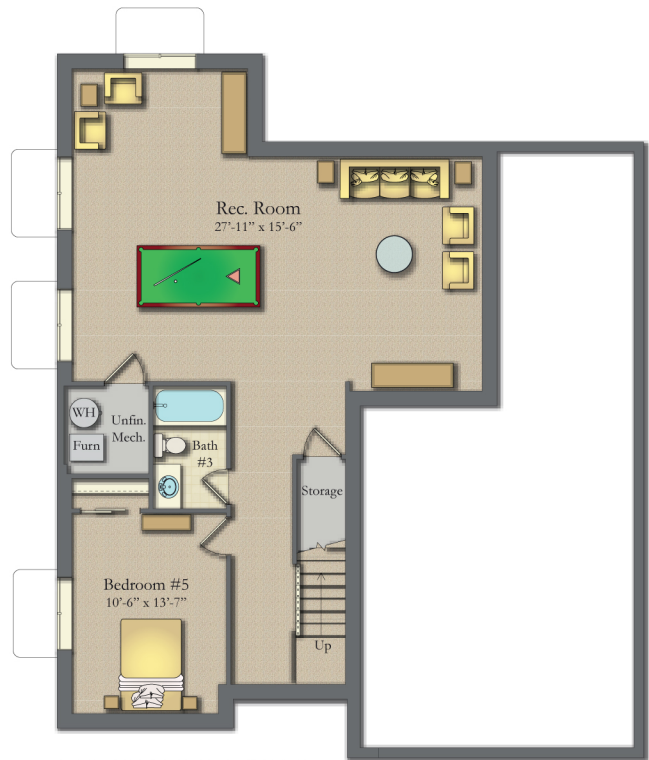

THE TELLURIDE

4 Bedrooms • 2.5 Bathrooms • 3 Car Garage
 3,429 Total Sq.Ft. • 2,368 Finished Sq.Ft

MAIN LEVEL
 1,010 SQ.FT.

UPPER LEVEL
 1,358 SQ.FT.

BASEMENT LEVEL
 1,061 SQ.FT. FINISHED